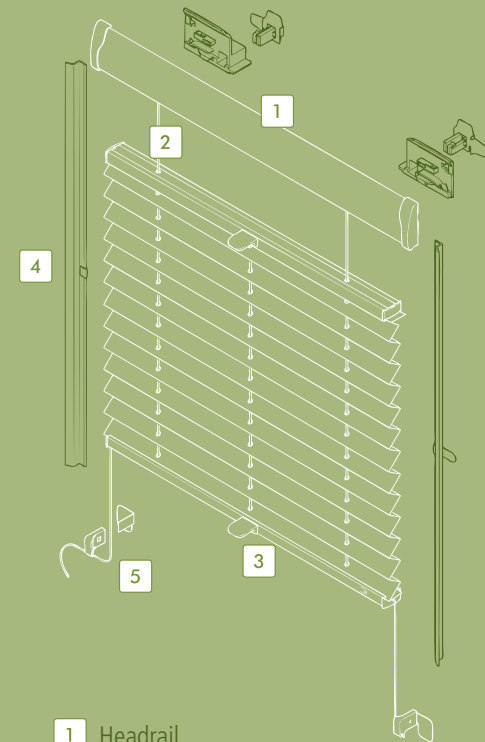

- 1 Headrail
- 2 Tension cord
- 3 Handle attachment
- 4 Side extrusion
- 5 Fixing bracket set